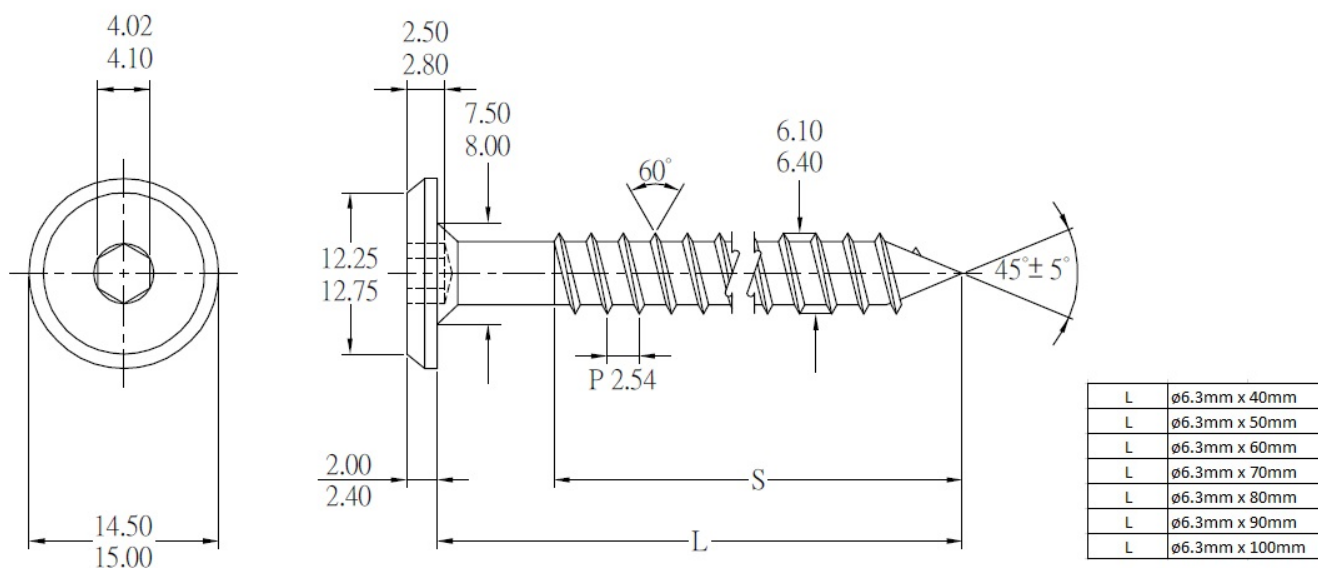

PRODUCT SHEET

Description:

Fifteen Wood Screw, Steel YZP, $\phi 6.3\text{mm} \times 100\text{mm}$, Hex 4mm

Item number:

12.01.397-0

Units	Box	Carton	HS Code	Barcode
Pcs.	1	600	7318149199	
				5704866103190